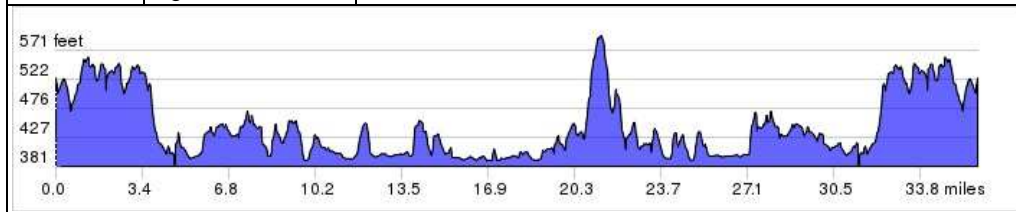

Florida Ride (NY that is)

MILE	DIRECTION	COURSE DESCRIPTION
0.0	Left	Rt 284N - start from Sussex Christian Church
3.6 mi	Right	Bassetts Bridge Rd
4.7 mi	Straight	Owens Station Rd
5.8 mi	Left	Lake Wallkill Rd
6.8 mi	Straight	Liberty Corners Rd (NY State Line)
9.5 mi	Bear Right	Pine Island Turnpike
10.2 mi	Left	Pulaski Hwy Rt. 6
15.5 mi	Right	Pumpkin Swamp Rd Rt 25
17.1 mi	Right	Roe St
17.2 mi	Right	Golden Hill Terrace
17.3 mi	Straight	Round Hill Rd
19.5 mi	Left	Big Island Rd
19.5 mi	Right	Mt Eve Rd (Quick Right Turn)
20.5 mi	Straight	Little York Rd
23.3 mi	Right	Little Brooklyn Rd
25.2 mi	Right	Pine Island Turnpike
25.6 mi	Left	Mission Land Rd
27.1 mi	Left	Gurda Ln
27.5 mi	Right	Liberty Corners Rd
28.7 mi	Straight	Lake Wallkill Rd (Back in NJ)
30.7 mi	Right	Bassetts Bridge Rd
31.4 mi	Bear Left	Bassetts Bridge Rd
32.5 mi	Left	NJ-284 S
36.0 mi	Right	Unionville Ave

Mileage - 36.1 - - - - Elevation Gain - 1,466 ft - - - - ca April 2015